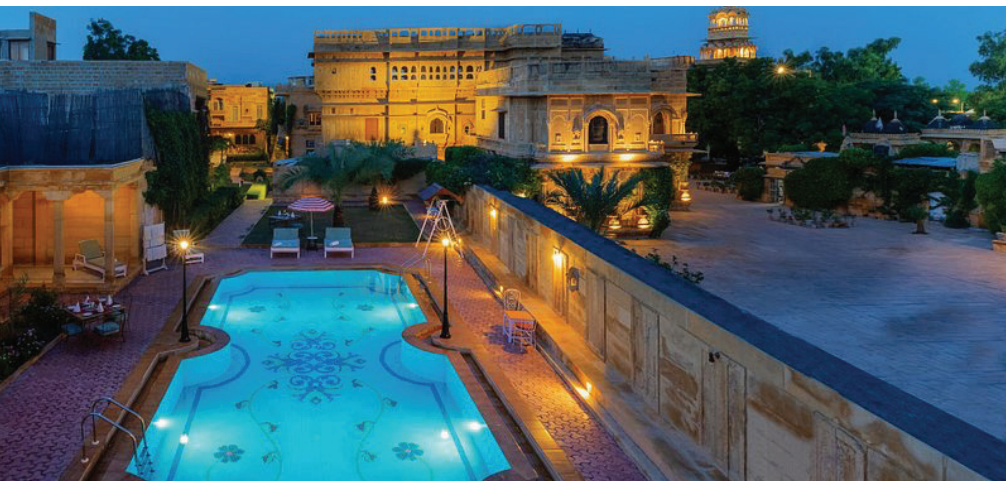

SERVICES & FACILITIES

Travel desk	24 hours room service
Doctor on call	Car/coach parking
Laundry service (Chargeable)	Wi-Fi facility

LEISURE AND RECREATIONS

Swimming pool	Outdoor kids play area
Hotel museum	Rajasthani folk music & dance, puppet show (on request)
Badminton court	
Safari (on request)	

EXCURSIONS

Sam Sand Dunes - 36 km (approximately 40 mins)

Patwon ki Haveli - 2 km (approximately 5 mins)

Jaisalmer Fort & Jain Temples - 1 km (approximately 5 mins)

Nathmal ki Haveli - 0.5 km (approximately 2 mins)

Gadisar Lake - 2.5 km (approximately 8 mins)

Desert National Park - 10 km (approximately 15 mins)

Silver Jewellery Market - 0.5 km (approximately 2 mins)

HOW TO REACH

✈ Distance from Jaisalmer Airport - 16 km

🚂 Distance from Jaisalmer Railway Station - 03 km

📍 Distance from Jaipur - 556 km/ 10 hrs

LOCATION

Gandhi Chowk, Jaisalmer

Rajasthan, India

Pin Code: 345001

FOR ENQUIRIES

Corporate Office Contact

Tel: 080-45771900

E-mail: holidays@welcomheritagehotels.in

Hotel Contact

Tel: +91 9610441554, +91 9928962685

E-mail: mandirpalace@hotmail.com

www.welcomheritagehotels.in | Follow us on [f](#) [x](#) [o](#) [v](#) [in](#)

Sales offices

Ahmedabad (8980269876) | Mumbai (7291014044) | Jaipur (8107528107)
Delhi (7291017087) | Nagpur (7291018088) | Punjab (8427883332)